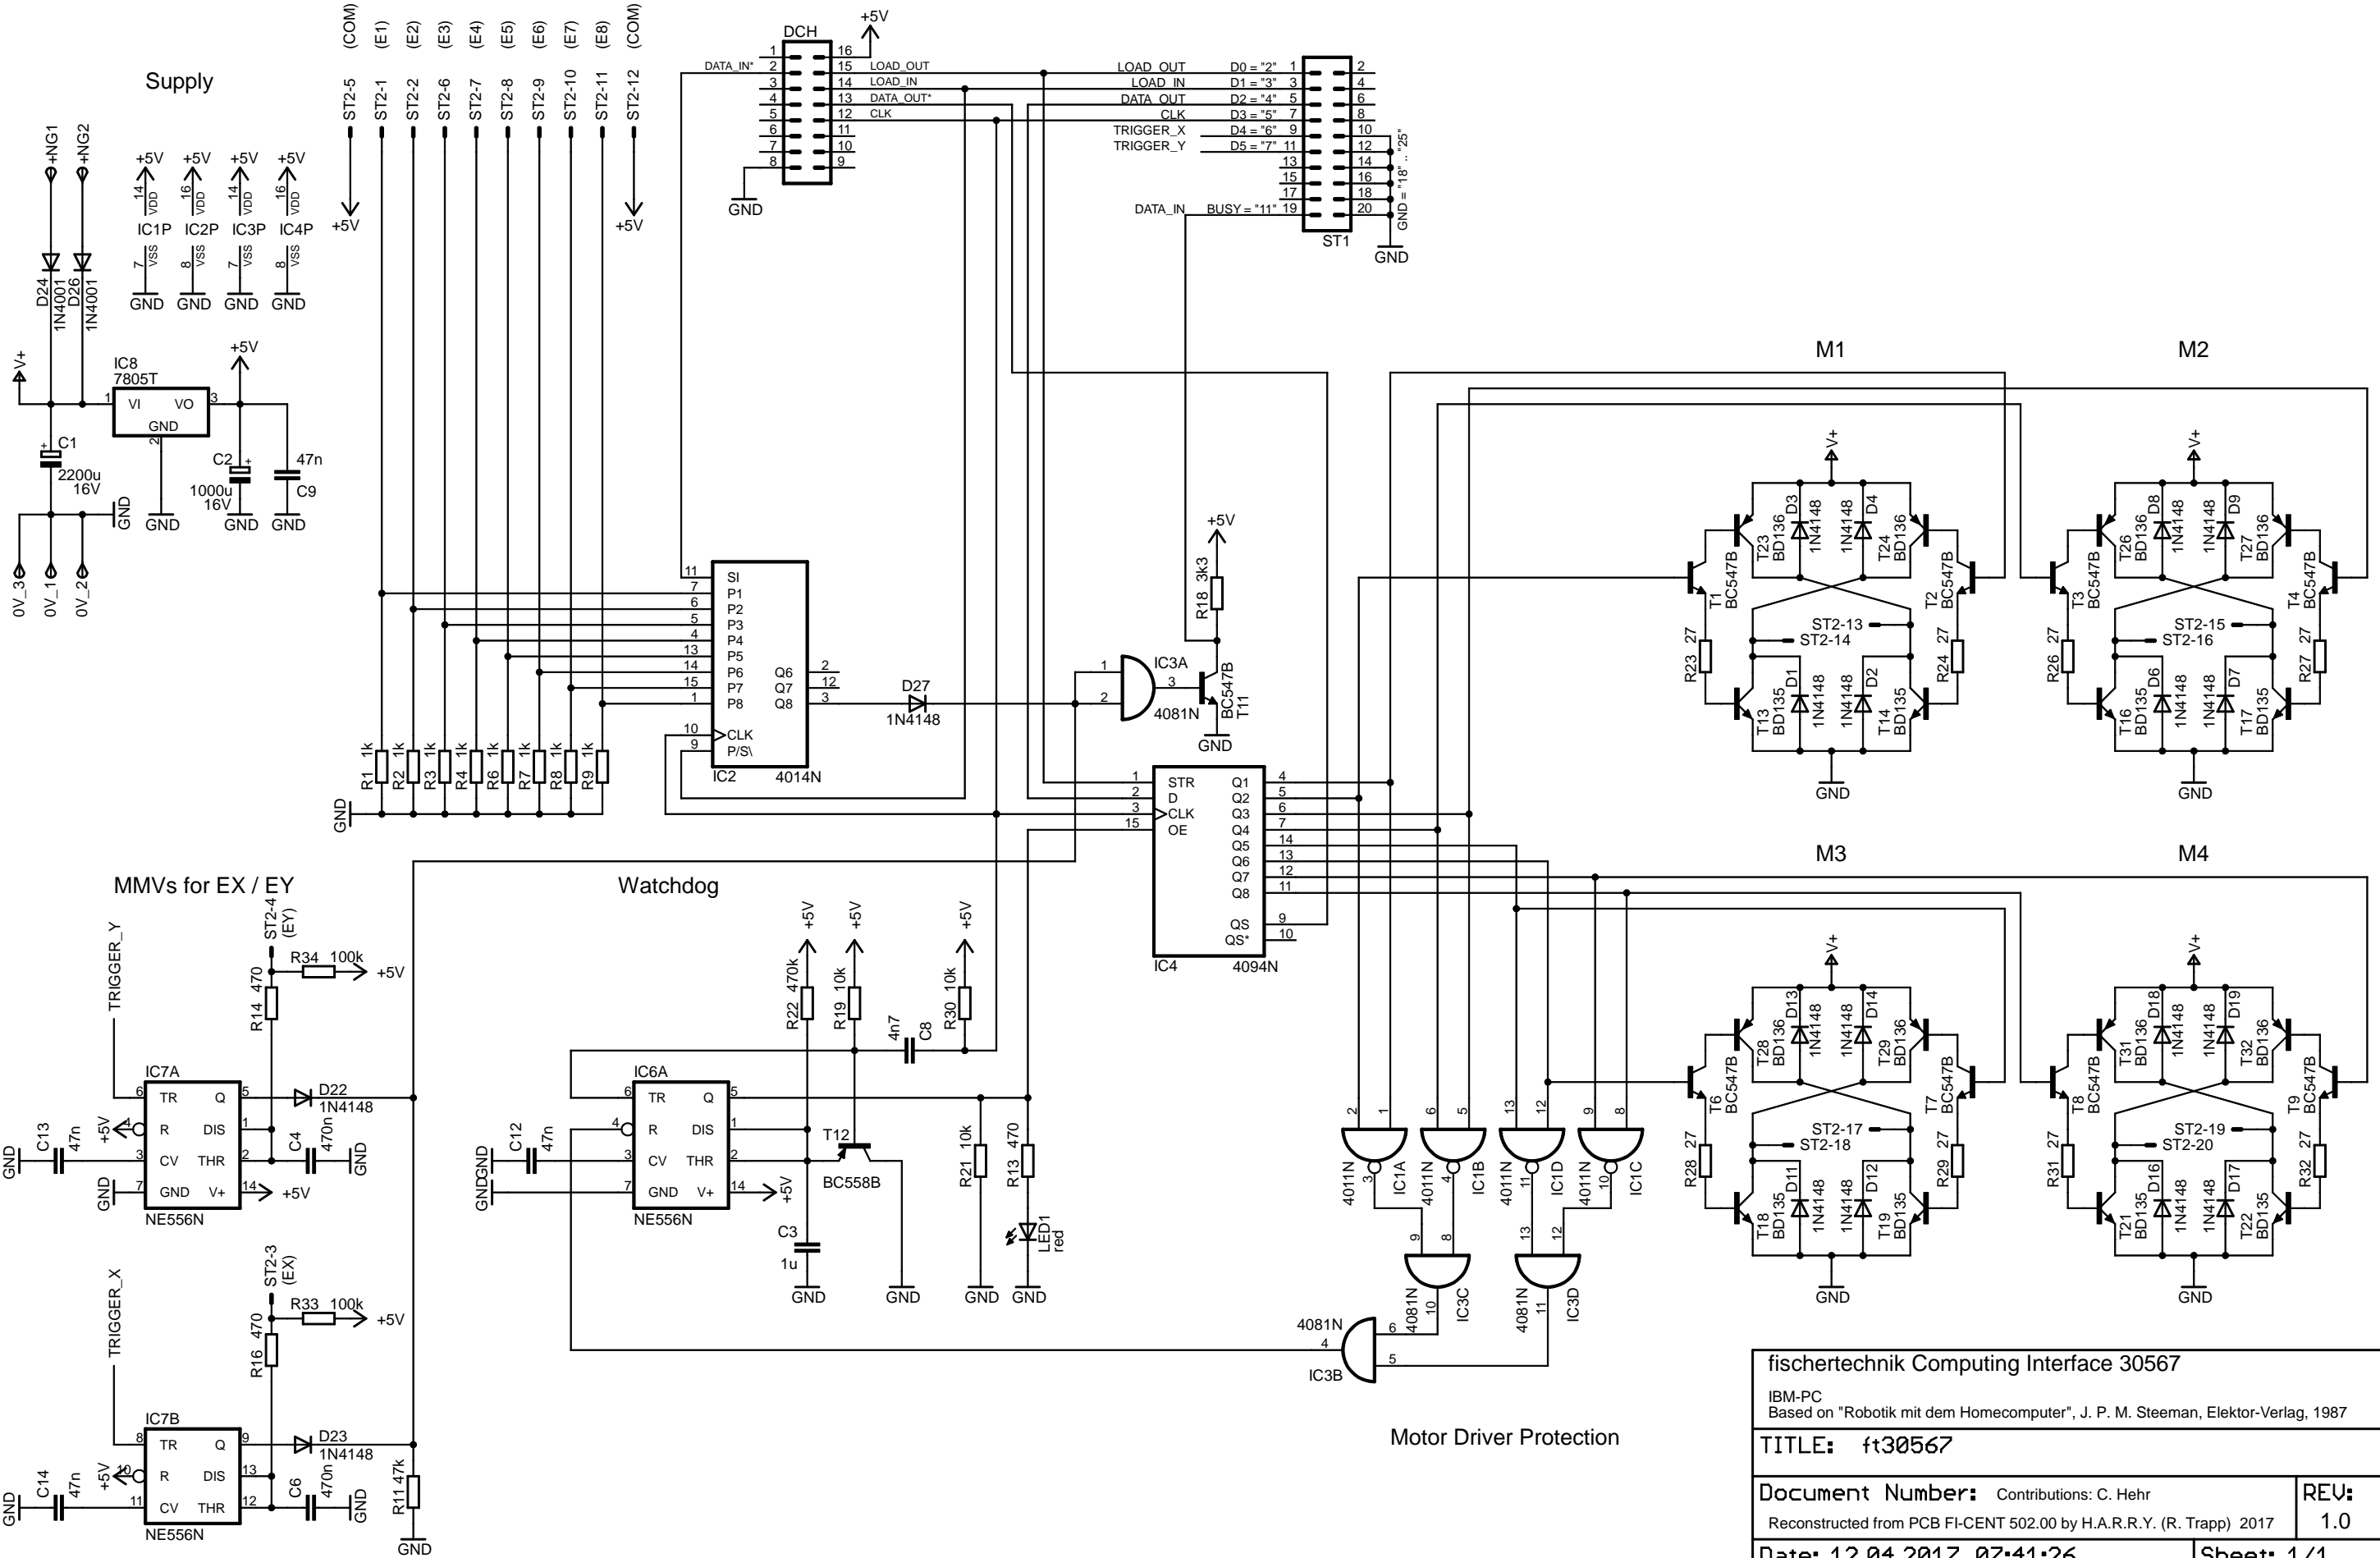

ST2 = Motors & Sensors

DCH connects to an Apple-IF (30563) as a slave device.

ST1 = IBM-PC (LPT)

fischertechnik Computing Interface 30567	
IBM-PC Based on "Robotik mit dem Homecomputer", J. P. M. Steeman, Elektor-Verlag, 1987	
TITLE: ft30567	
Document Number: Contributions: C. Hehr	REV: 1.0
Reconstructed from PCB FI-CENT 502.00 by H.A.R.R.Y. (R. Trapp) 2017	
Date: 12.04.2017 07:41:26	Sheet: 1/1