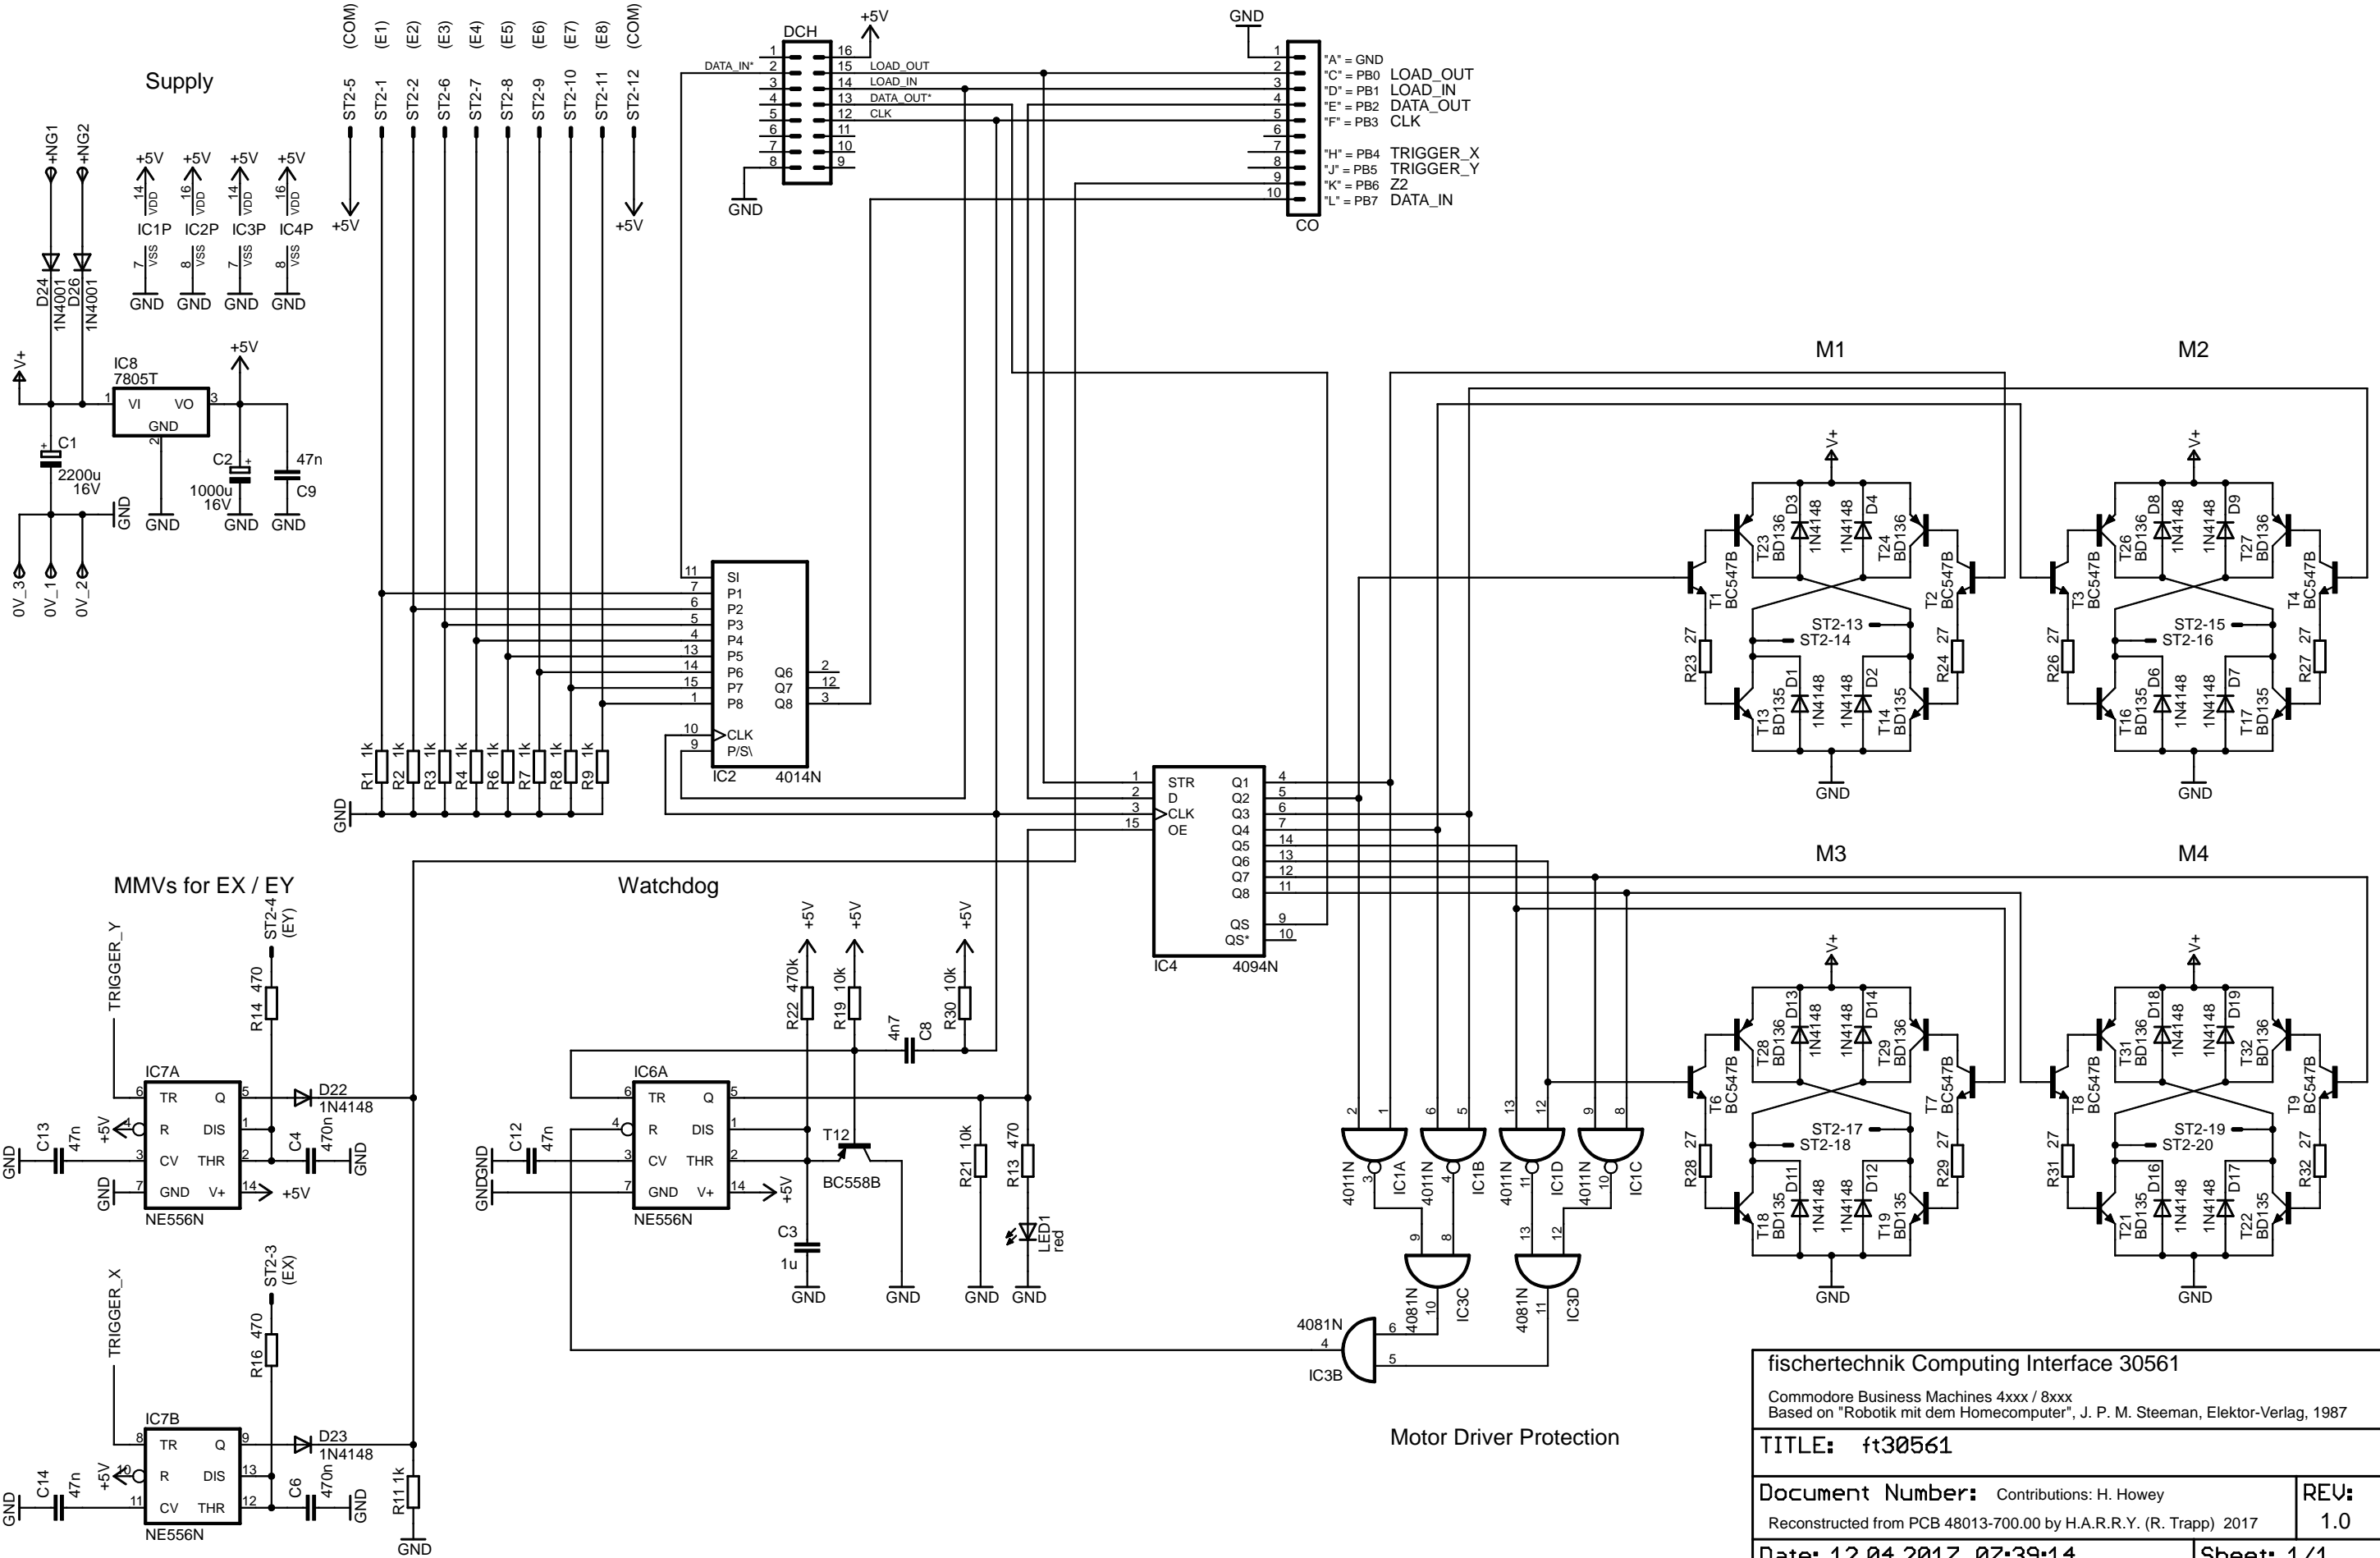

ST2 = Motors & Sensors

DCH connects to an Apple-IF (30563) as a slave device

CO = CBM4xxx / CBM 8xxx Userport

fischertechnik Computing Interface 30561	
Commodore Business Machines 4xxx / 8xxx Based on "Robotik mit dem Homecomputer", J. P. M. Steeman, Elektor-Verlag, 1987	
TITLE: ft30561	
Document Number: Contributions: H. Howey	REV: 1.0
Reconstructed from PCB 48013-700.00 by H.A.R.R.Y. (R. Trapp) 2017	
Date: 12.04.2017 07:39:14	Sheet: 1/1